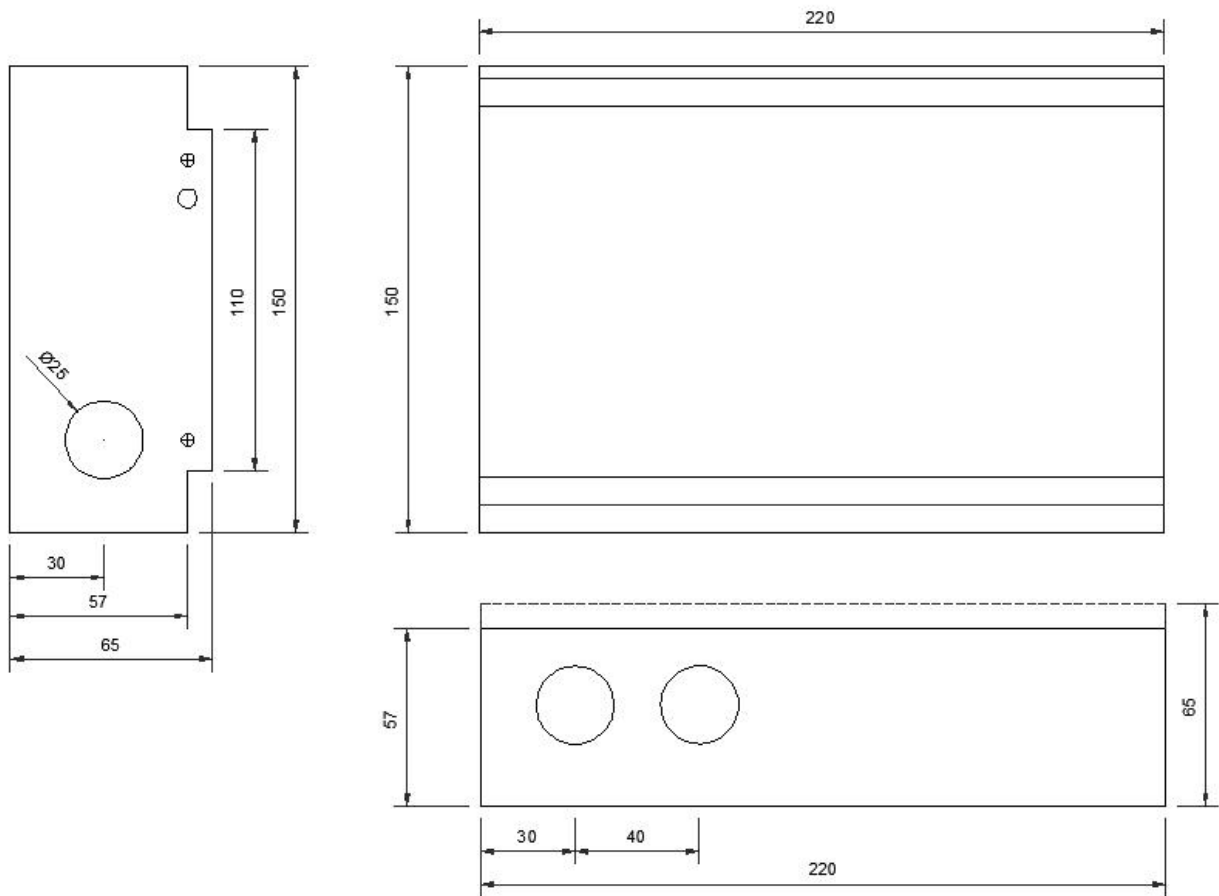

<sup>TM</sup> Rax-Tech International

[www.rax-tech.com](http://www.rax-tech.com)

**3. DIMENSIONS:**

All Dimensions are in 'mm'

**4. CALIBRATIONS:**

This product is factory calibrated, No field calibration is necessary for the life of this product.